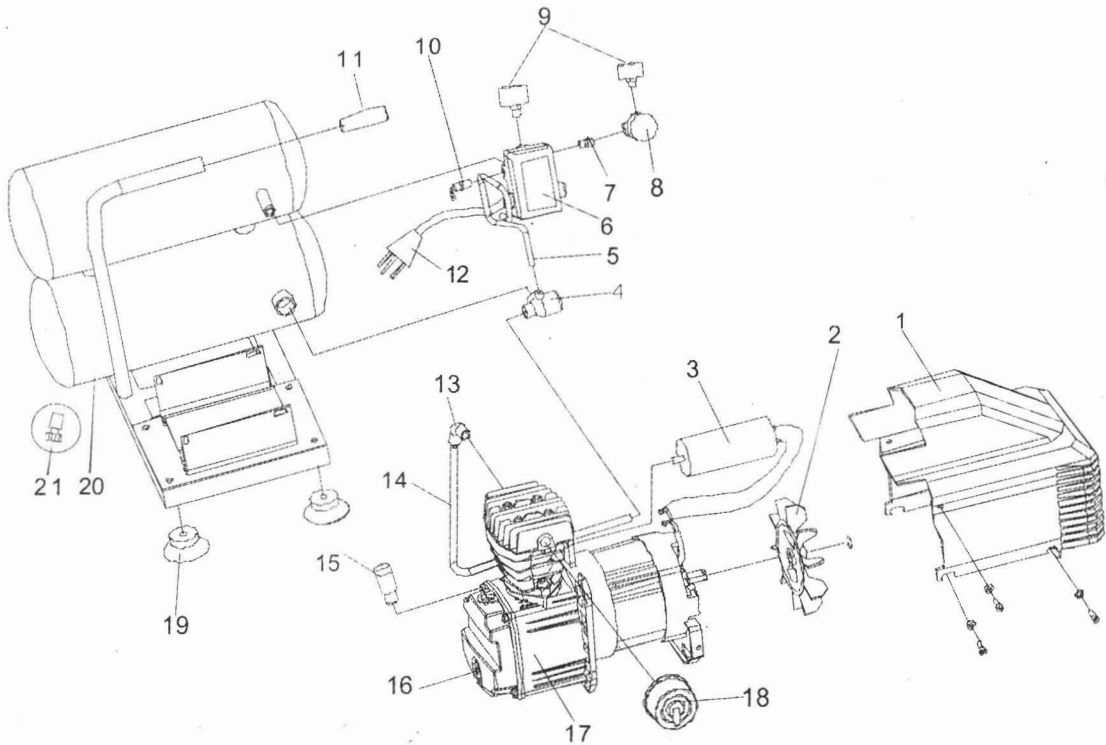

# AC02-4T

## PARTS LIST

ITEM	PART NO	QTY	DESCRIPTION	ITEM	PART NO	QTY	DESCRIPTION
1	1203-01	1	Shroud	12	1203-17	1	Power cord
2	1203.01-05	1	Fan	13	1203-02	1	Elbow
3	1203.01-06	1	Capacitor	14	1203-15	1	Transfer tube
4	1203-13	1	Check valve	15	1203-04	1	Oil fill plug
5	1203-14	1	Bleed tube	16	1203-16	1	Oil sight glass
6	1203-06	1	Pressure switch	17	1204.01	1	Pump/motor assembly
7	1203-07	1	Adaptor fitting	18	1203-03	1	Air filter
8	1203-08	1	Regulator	19	1203-02	4	Rubber pad
9	1203-09	2	Pressure gauge	20	1203-12	1	Air tank
10	1203-05	1	Relief valve	21	1203-11	1	Drain valve
11	1203-10	1	Handle cover				