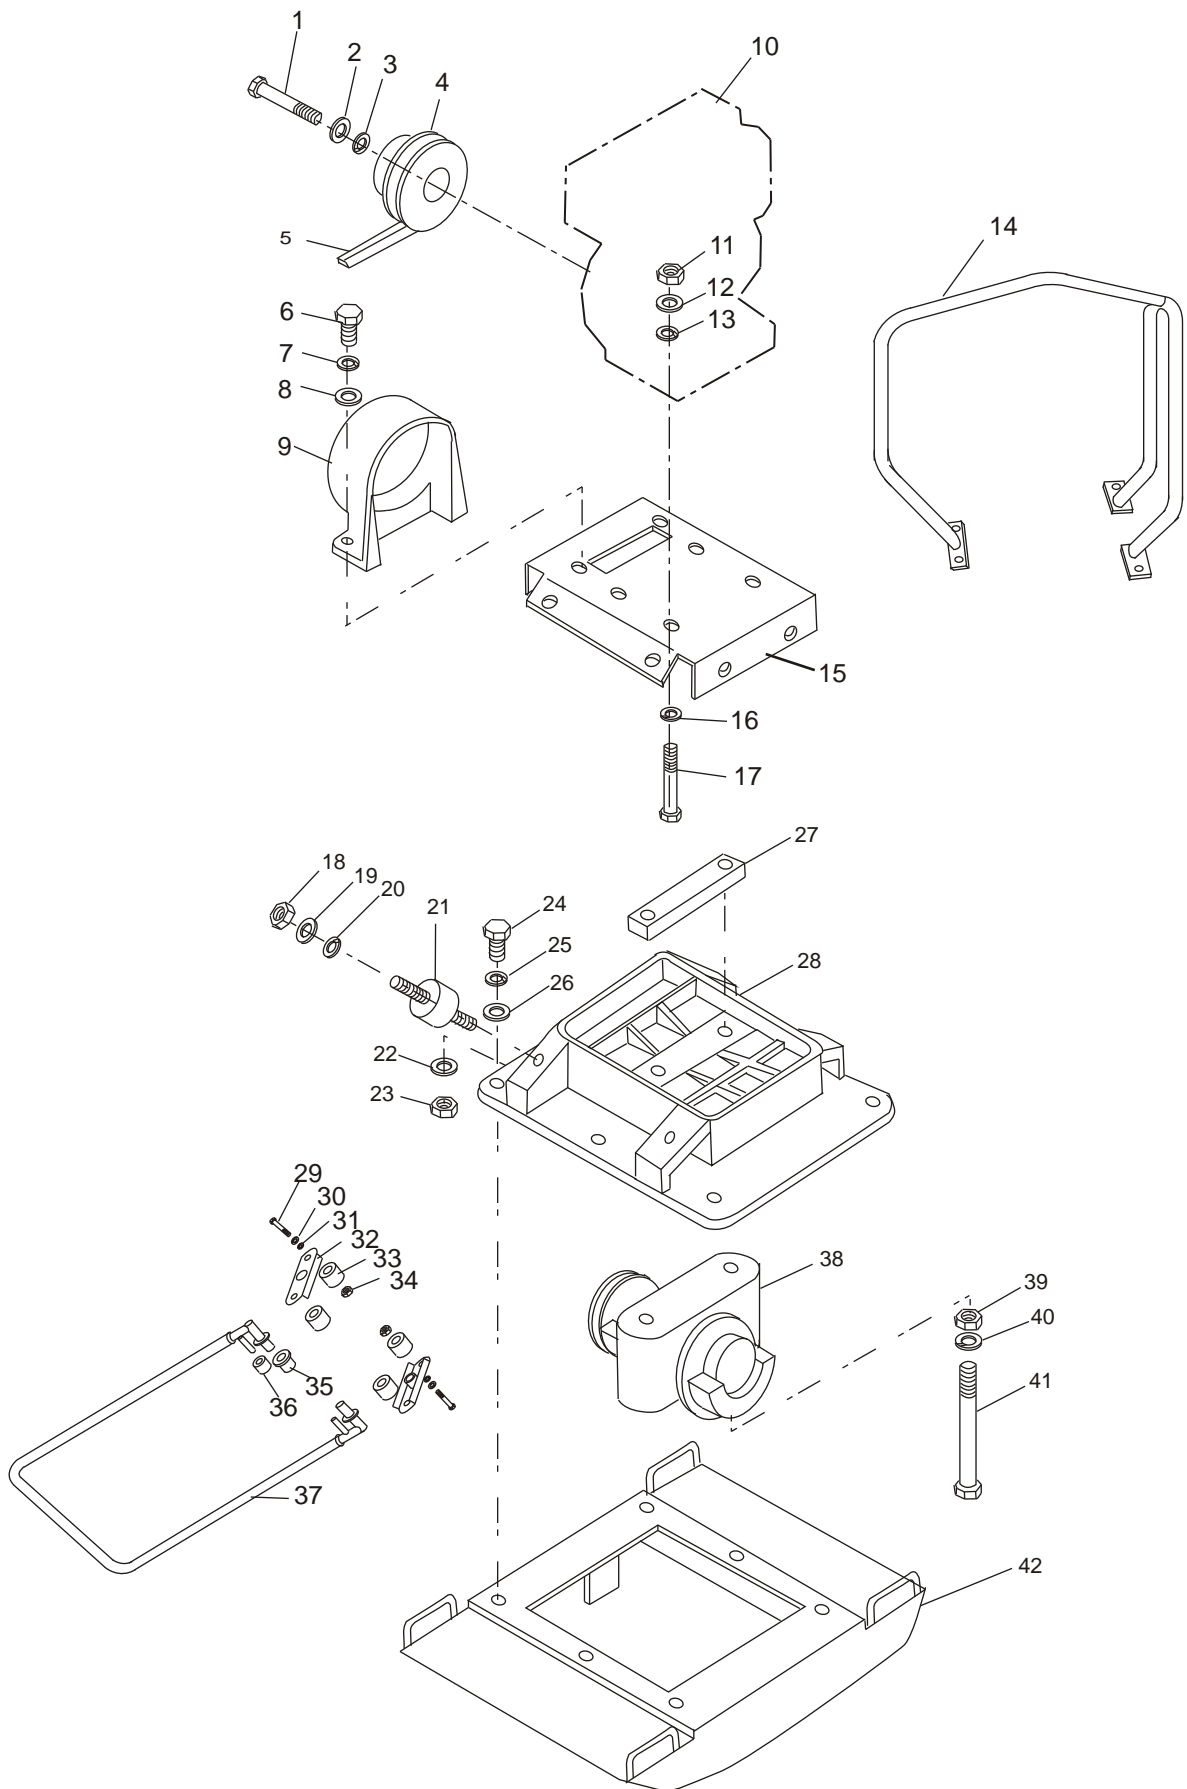

Breakdown and Part list
Schéma et le liste de pièce

Vibratory Plate / Plaque vibrante
(VP93)

Tel.: 1-877-405-2626, Fax: 1-877-405-8686
web site: www.cm-equip.com
e-mail: info@cm-equip.com

Vp93 Major Components

VP93 Major Components

No.	Parts
VP93-01	Hexagonal bolt M8x25
VP93-02	Washer, lock M8
VP93-03	Washer, plate M8
VP93-04	Clutch assembly
VP93-05	V-belt
VP93-06	Hexagonal bolt M8x20
VP93-07	Washer, lock M8
VP93-08	Washer, plate M8
VP93-09	Belt cover
VP93-10	Engine
VP93-11	Nut M8
VP93-12	Washer, plate M8
VP93-13	Washer, lock M8
VP93-14	Guard hook
VP93-15	Base
VP93-16	Washer, plate M8
VP93-17	Hexagonal bolt M8x40
VP93-18	Nut M10
VP93-19	Washer, plate M10
VP93-20	Washer, lock M10
VP93-21	Shock absorber
VP93-22	Washer, lock M10
VP93-23	Nut M10
VP93-24	Hexagonal bolt M12x45
VP93-25	Washer, lock M12
VP93-26	Washer, plate M12
VP93-27	Beam
VP93-28	Vibrator support
VP93-29	Hexagonal bolt M10x80
VP93-30	Washer, lock M10
VP93-31	Washer, plate M10
VP93-32	Plate, handle setting
VP93-33	Shock absorber
VP93-34	Nut M10
VP93-35	Rubber
VP93-36	Rubber
VP93-37	Handle
VP93-38	Vibrator assembly
VP93-39	Nut M16
VP93-40	Washer, lock M16
VP93-41	Hexagonal bolt M16x150
VP93-42	Vibrating plate
VP93-43	Engine plate

VP93 Vibrator assembly

VP93 Vibratory

No.	Parts
VP93-v01	Hexagonal bolt M8x15
VP93-v02	Washer, lock M8
VP93-v03	Washer, plate M8
VP93-v04	Pulley /vibrator
VP93-v05	Stop ring
VP93-v06	Ecc. Rotator
VP93-v07	Grease seal
VP93-v08	Case cover/pulley
VP93-v09	Packing
VP93-v10	Bearing 42306
VP93-v11	Vibrating case
VP93-v12	Rotary shaft
VP93-v13	Key 6x6x25
VP93-v14	Washer, lock M6
VP93-v15	Socket head bolt M6x20