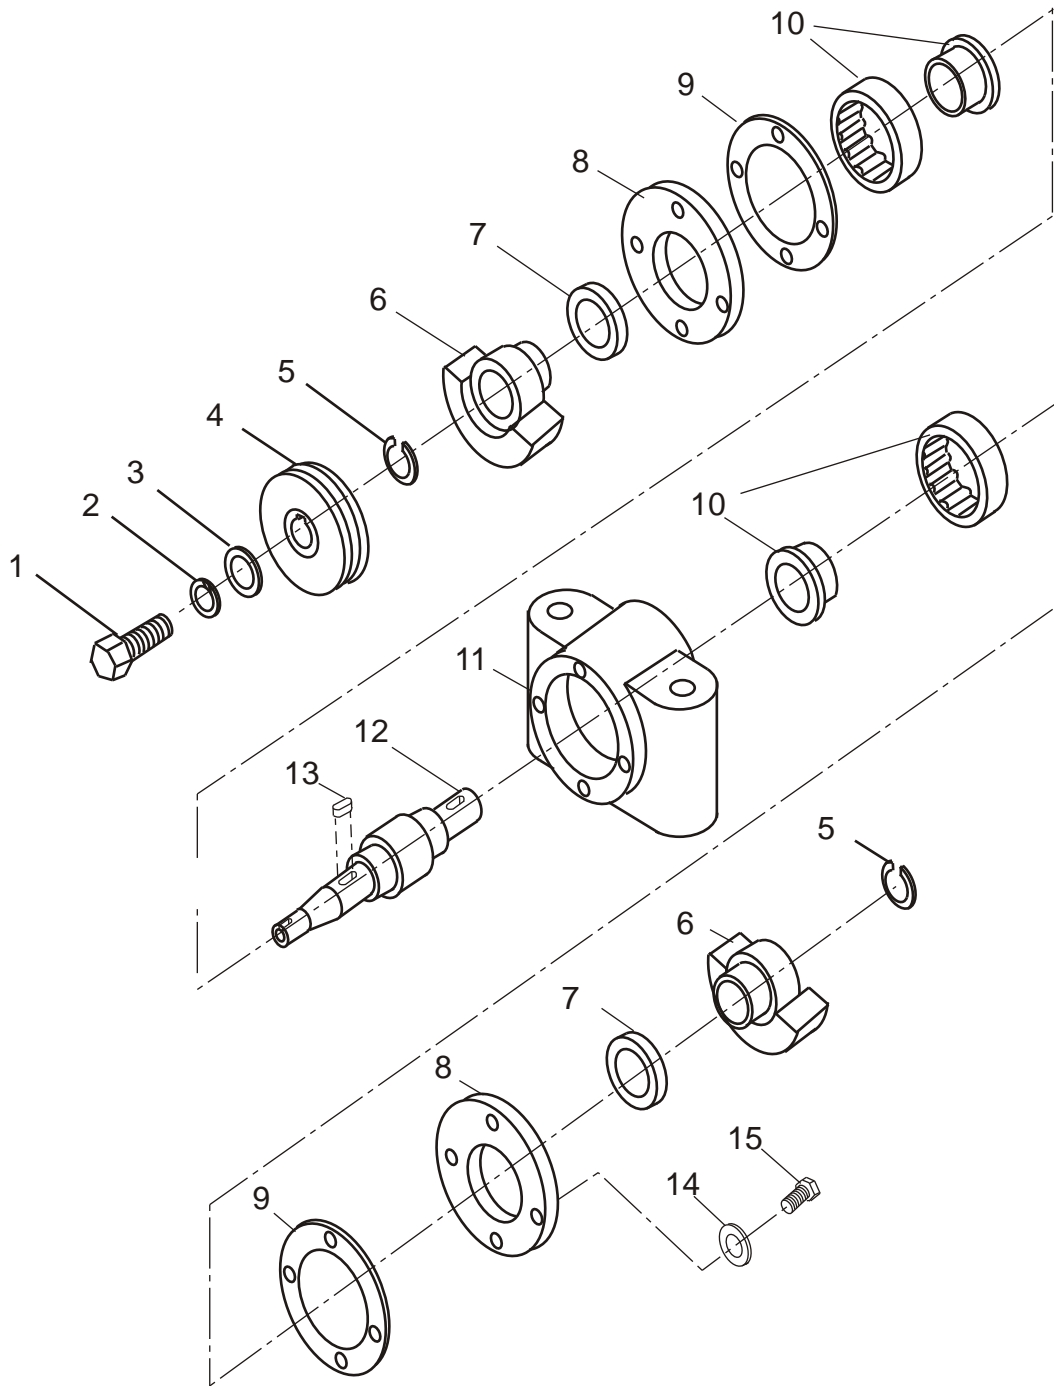

Breakdown and Part list
Schéma et le liste de pièce

Vibratory Plate / Plaque vibrante
(VP93)

Tel.: 1-877-405-2626, Fax: 1-877-405-8686
web site: www.cm-equip.com
e-mail: info@cm-equip.com

Vp93 Major Components

VP93 Major Components

No.	Parts
VP93-01	Hexagonal bolt M8x25
VP93-02	Washer, lock M8
VP93-03	Washer, plate M8
VP93-04	Clutch assembly
VP93-05	V-belt
VP93-06	Hexagonal bolt M8x20
VP93-07	Washer, lock M8
VP93-08	Washer, plate M8
VP93-09	Belt cover
VP93-10	Engine
VP93-11	Nut M8
VP93-12	Washer, plate M8
VP93-13	Washer, lock M8
VP93-14	Guard hook
VP93-15	Base
VP93-16	Washer, plate M8
VP93-17	Hexagonal bolt M8x40
VP93-18	Nut M10
VP93-19	Washer, plate M10
VP93-20	Washer, lock M10
VP93-21	Shock absorber
VP93-22	Washer, lock M10
VP93-23	Nut M10
VP93-24	Hexagonal bolt M12x45
VP93-25	Washer, lock M12
VP93-26	Washer, plate M12
VP93-27	Beam
VP93-28	Vibrator support
VP93-29	Hexagonal bolt M10x80
VP93-30	Washer, lock M10
VP93-31	Washer, plate M10
VP93-32	Plate, handle setting
VP93-33	Shock absorber
VP93-34	Nut M10
VP93-35	Rubber
VP93-36	Rubber
VP93-37	Handle
VP93-38	Vibrator assembly
VP93-39	Nut M16
VP93-40	Washer, lock M16
VP93-41	Hexagonal bolt M16x150
VP93-42	Vibrating plate
VP93-43	Engine plate

VP93 Vibrator assembly

VP93 Vibratory

No.	Parts
VP93-v01	Hexagonal bolt M8x15
VP93-v02	Washer, lock M8
VP93-v03	Washer, plate M8
VP93-v04	Pulley /vibrator
VP93-v05	Stop ring
VP93-v06	Ecc. Rotator
VP93-v07	Grease seal
VP93-v08	Case cover/pulley
VP93-v09	Packing
VP93-v10	Bearing 42306
VP93-v11	Vibrating case
VP93-v12	Rotary shaft
VP93-v13	Key 6x6x25
VP93-v14	Washer, lock M6
VP93-v15	Socket head bolt M6x20